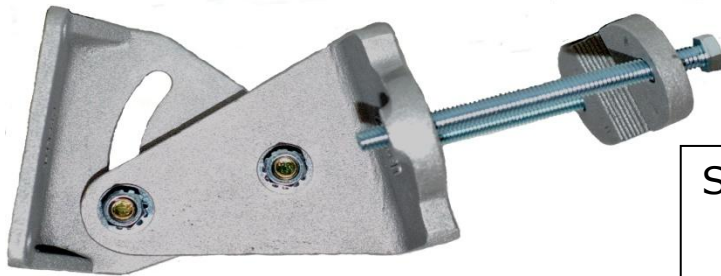

Carrier Class Mounting Hardware

- **Flexible and Easy to deploy**
- **Available from Radio Units to Pole or Flat Mounting Surfaces of Existing Infrastructure**
- **Full Independent Adjustability of Azimuth or Elevation for Precise Antenna Positioning**

ShadowMaster or ShadowAP
Articulating Mount to a
Pole or Flat Surface

ShadowAP or ShadowMini
Dual Articulating
Mount to a Flat Surface

Specifications:

Cast A356 Aircraft grade Aluminum

Shearing Strength 26,000 PSI